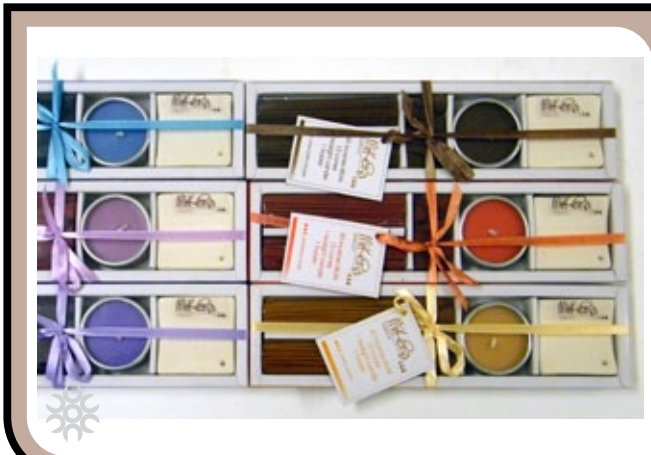

Available Scents	
Lily	
Vanilla	

MK50

Incense Gift Box

- 40 incense sticks, 12 cones, 1 tealight candle & holder
6 Boxes / 36 Boxes

Available Scents			
Cherry Fizz		Chocolate Mousse	
Lavender Spray		Ocean Currents	
Strawberry Crush		Vanilla Cream	